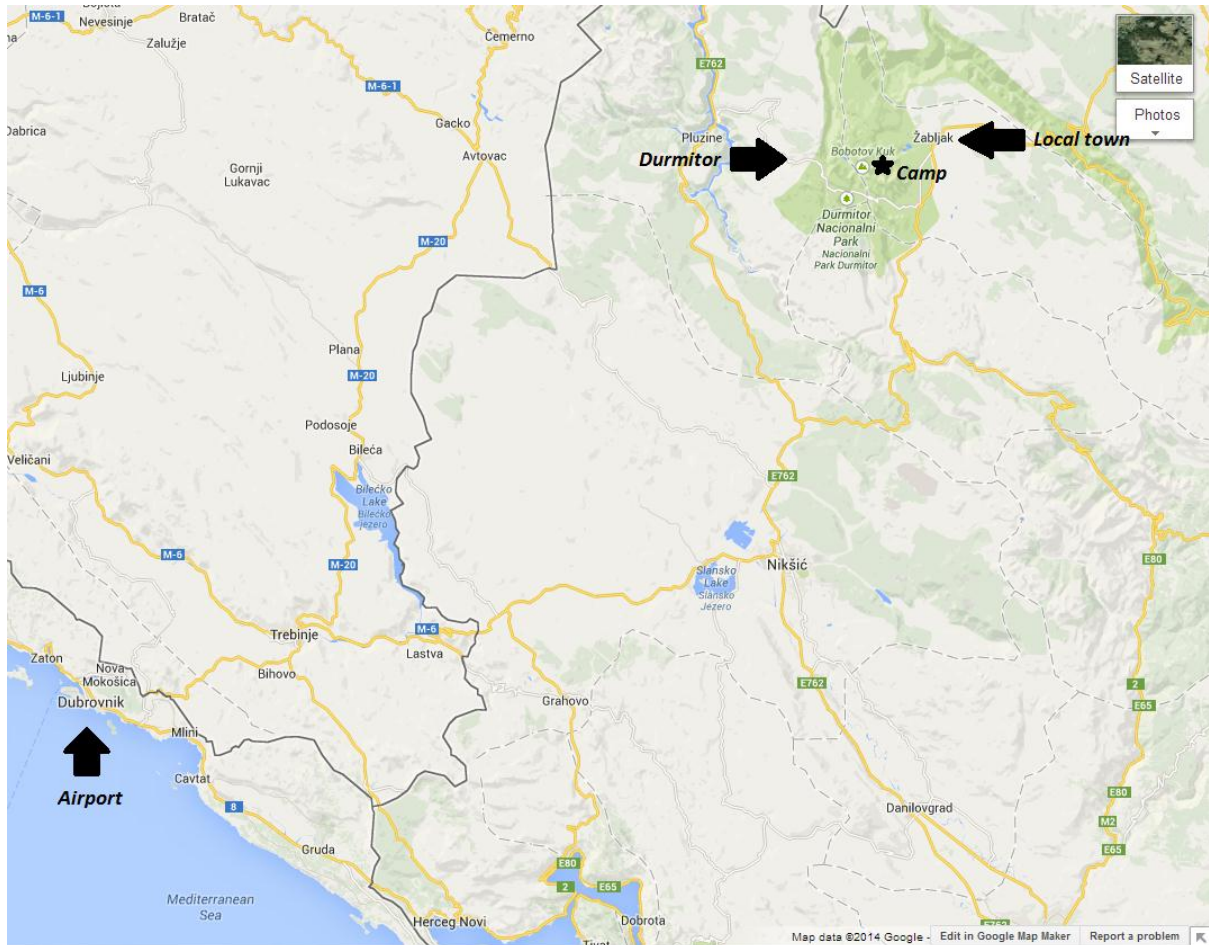

# YUCPC Durmitor Caving Expedition 2014

Location within Montenegro:

Walk up to camp:

# YUCPC Durmitor Caving Expedition 2014

Location of camp (A) and Bunda Jama (B):

Areas previously prospected by YUCPC: