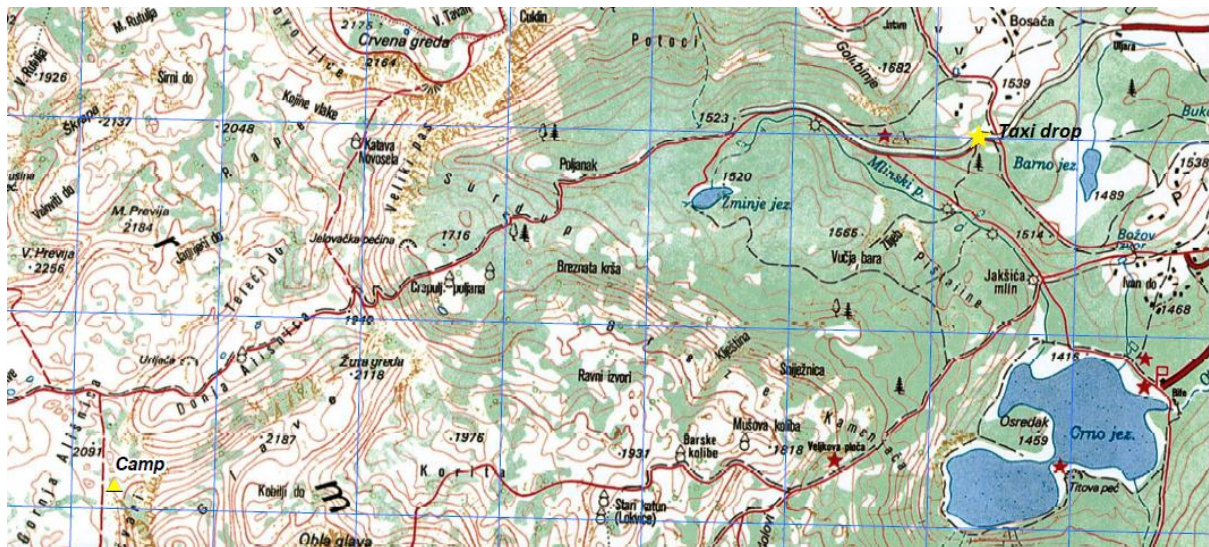

# YUCPC Durmitor Caving Expedition 2014

Location within Montenegro:

Walk up to camp:

# YUCPC Durmitor Caving Expedition 2014

Location of camp (A) and Bunda Jama (B):

Areas previously prospected by YUCPC: