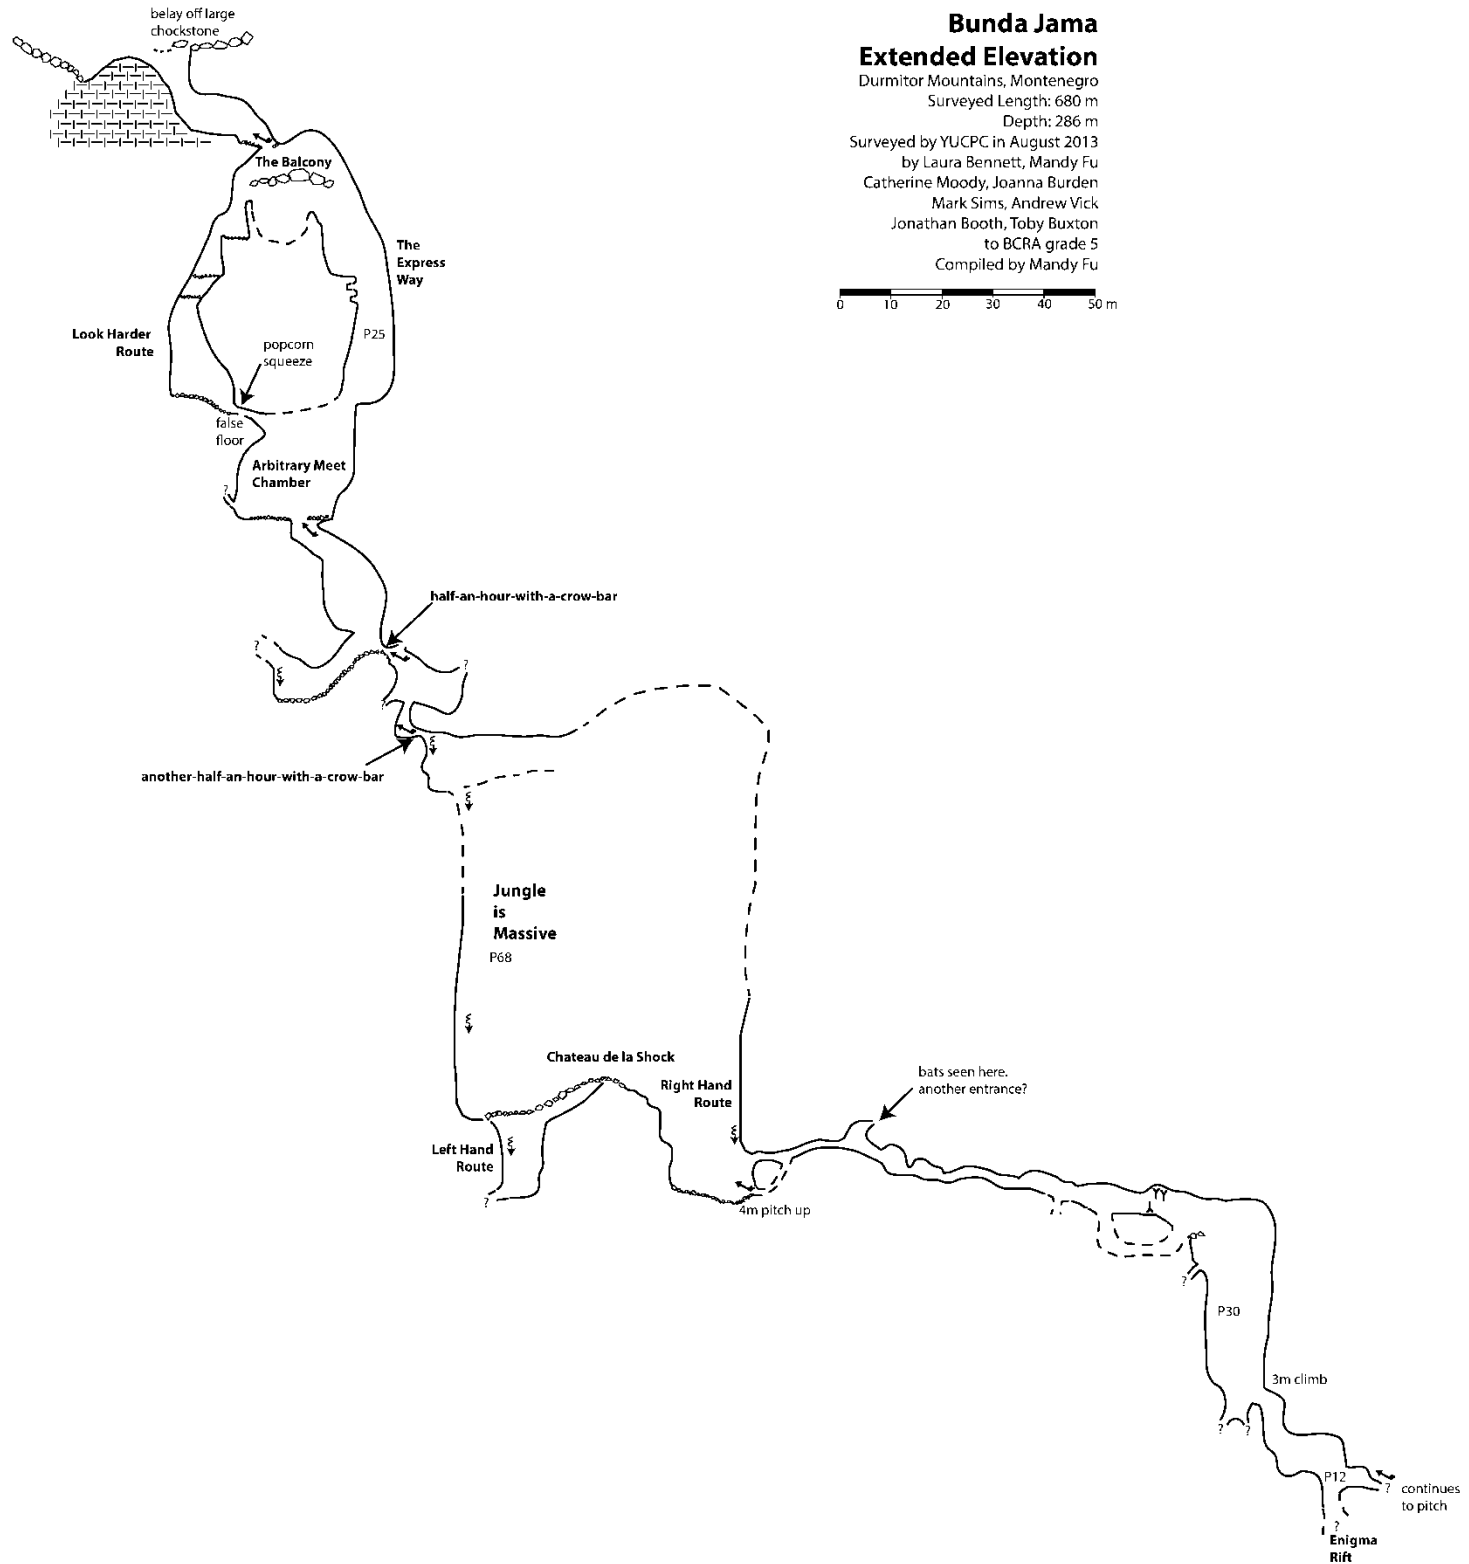

YUCPC Durmitor Caving Expedition 2014

YUCPC Durmitor Caving Expedition 2014

Bunda Jama Plan
 Durmitor Mountains, Montenegro
 Surveyed Length: 680 m
 Depth: 286 m
 Surveyed by YUCPC in August 2013
 by Laura Bennett, Mandy Fu
 Catherine Moody, Joanna Burden
 Mark Sims, Andrew Wick
 Jonathan Booth, Toby Buxton
 to BCRA grade 5
 Compiled by Mandy Fu