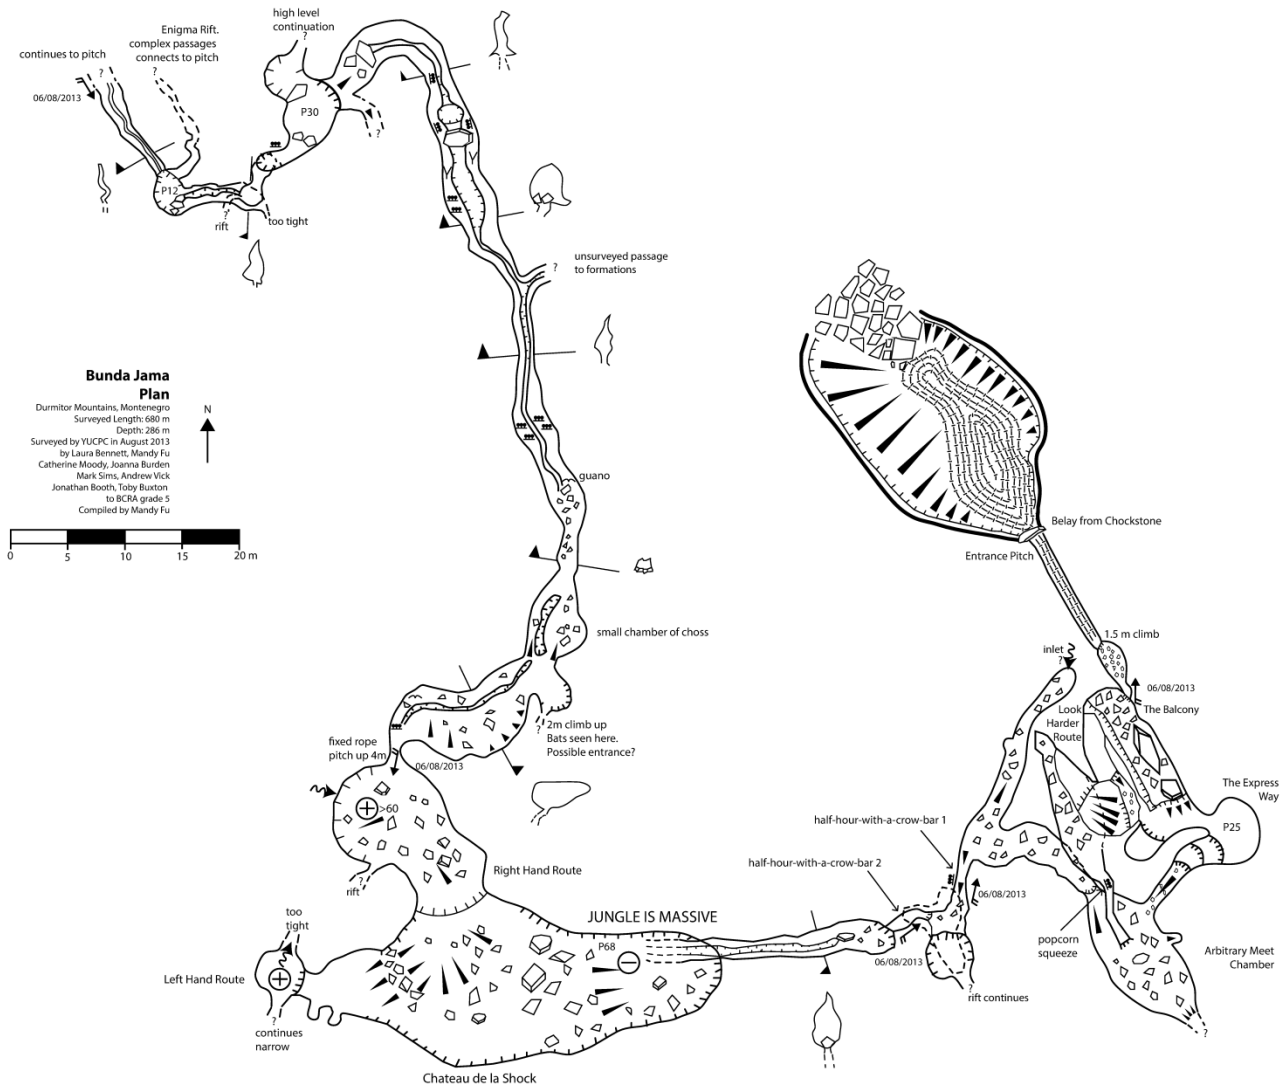

YUCPC Durmitor Caving Expedition 2014