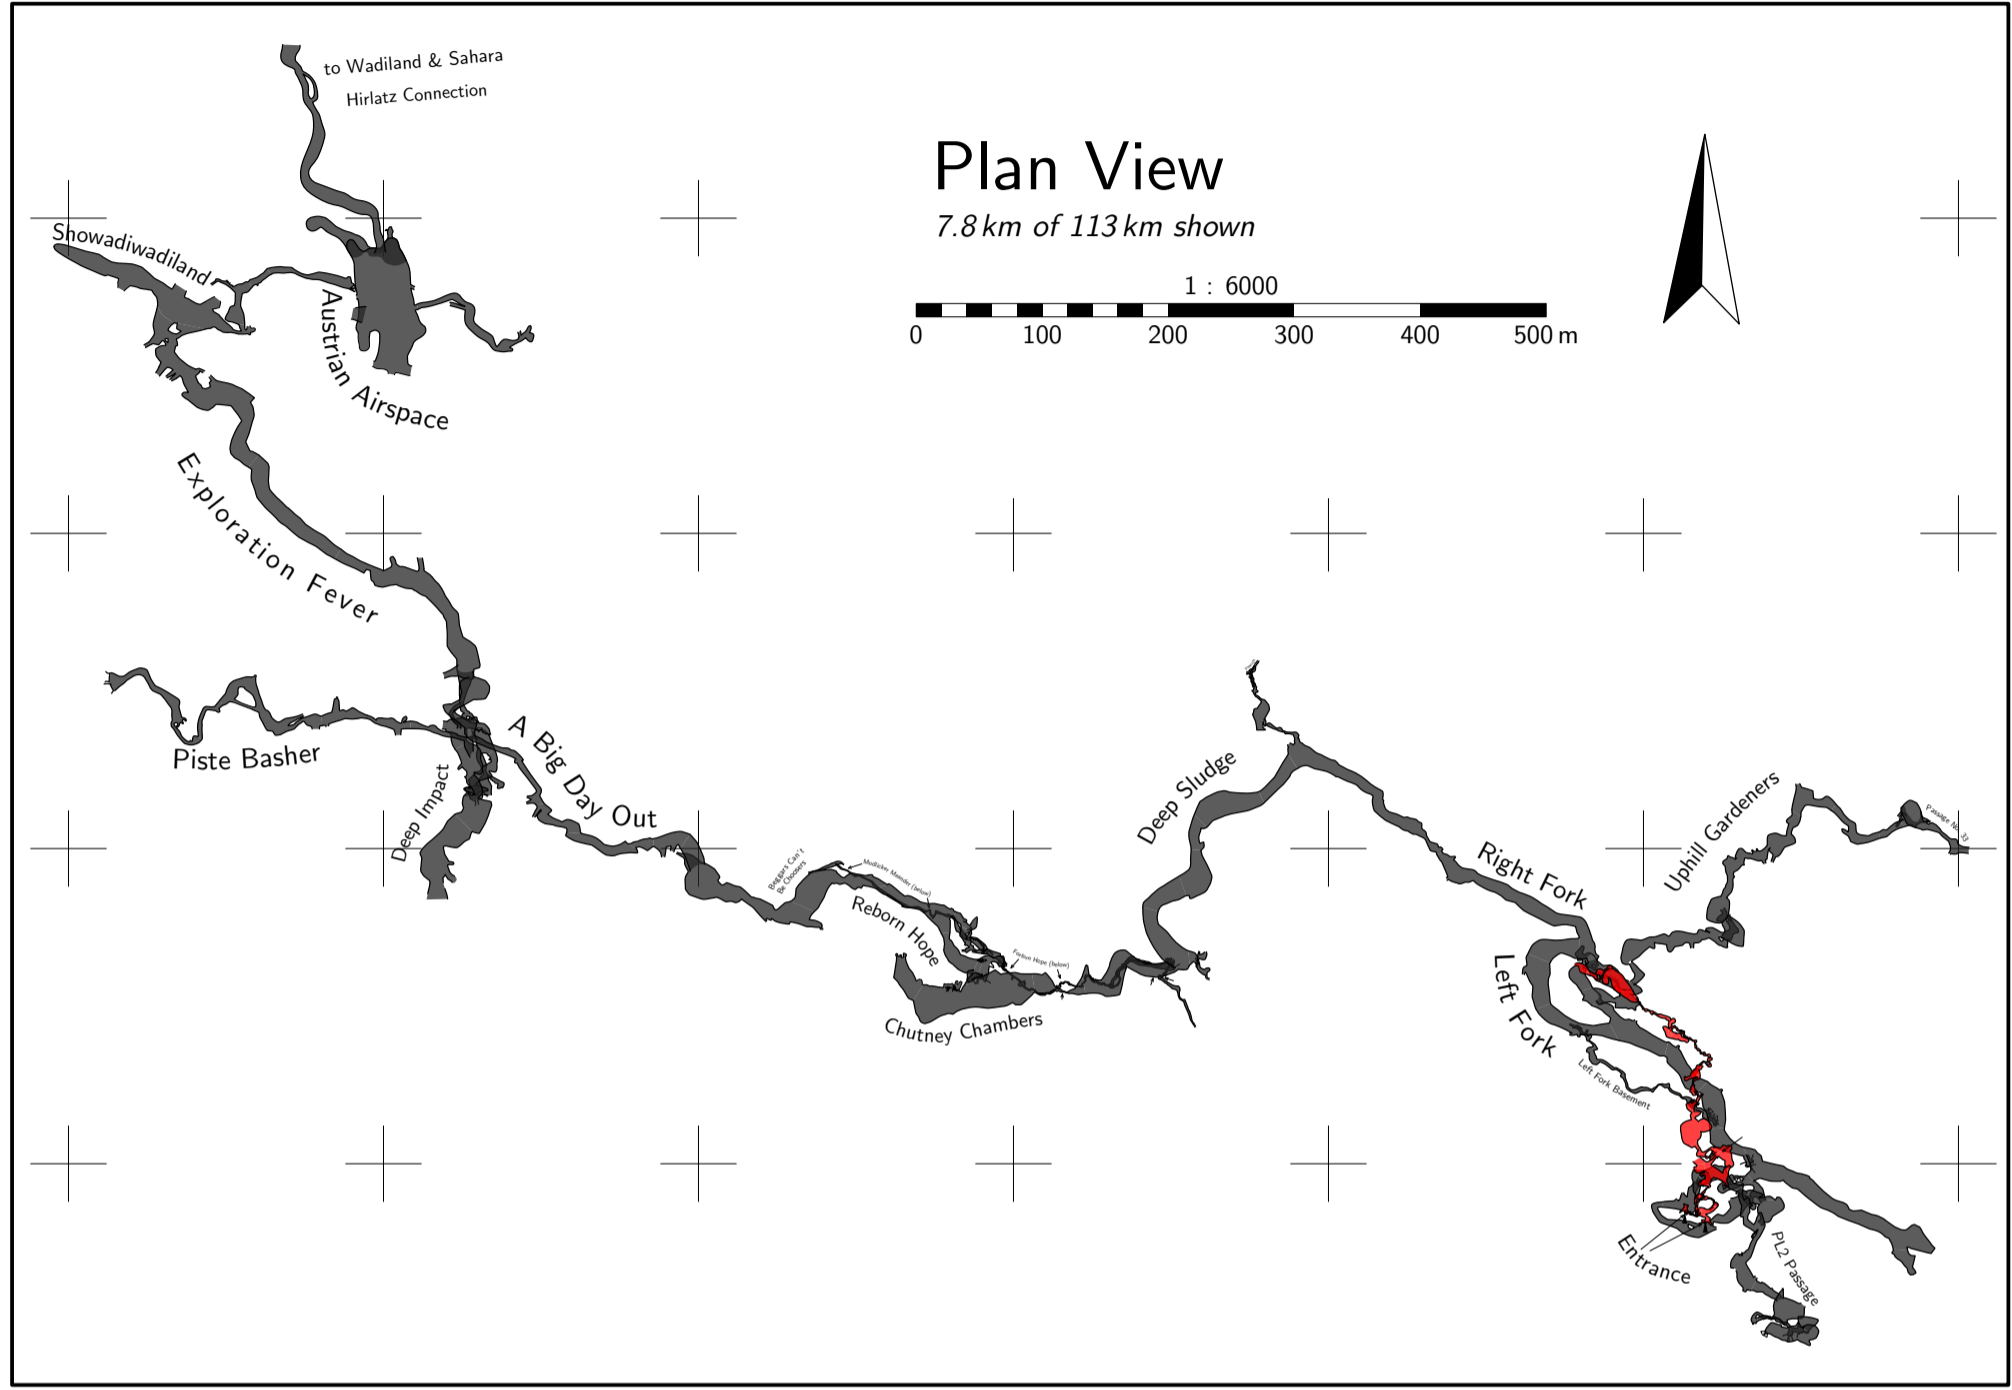

Wot U Got Pot 1543-173

Part of Hirlatzhöhle 1546-007
Extended Elevation, 850 m of 1560 m depth shown

Surveyed & Explored 2006 – 2019:
Dachstein Caving Expedition

August 2020

Hallstätter See
508

Waldbach
Resurgence

Kessel
Resurgence

0 0.5 1 1.5 2 km

Altitudes in metres above sea level. Contour interval 50m.

Wiesberghaus
1873

Hirlatzhöhle

Obere
Brandgrabenhöhle

H i r l a t z h ö h l e

WUG