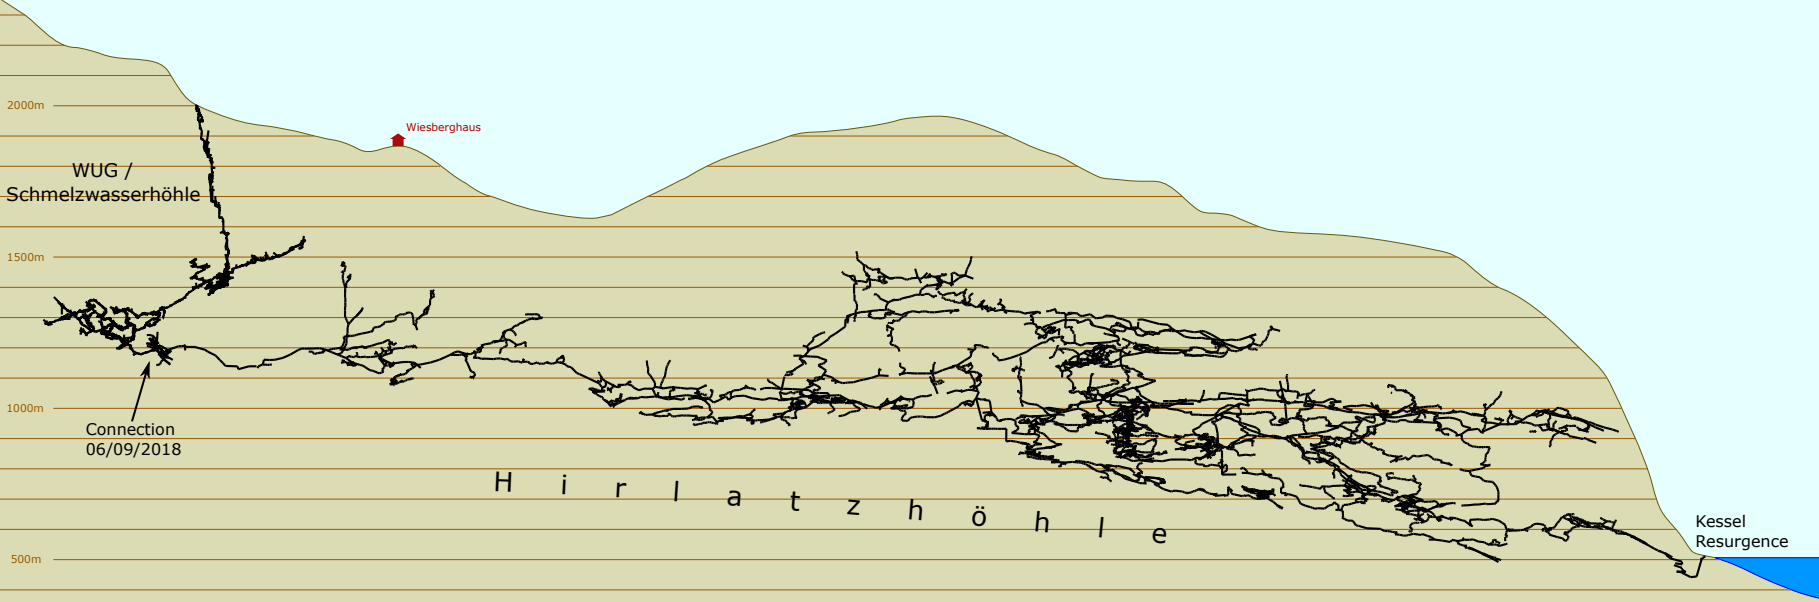

Wot U Got Pot 1543-173

Part of Hirlatzhöhle 1546-007
Extended Elevation, 850 m of 1560 m depth shown

Surveyed & Explored 2006 – 2019:
Dachstein Caving Expedition

August 2020

Hallstätter See
508

Waldbach
Resurgence

Kessel
Resurgence

0 0.5 1 1.5 2 km

Altitudes in metres above sea level. Contour interval 50m.

Wiesberghaus
1873

Hirlatzhöhle

Obere
Brandgrabenhöhle

H i r l a t z h ö h l e

WUG