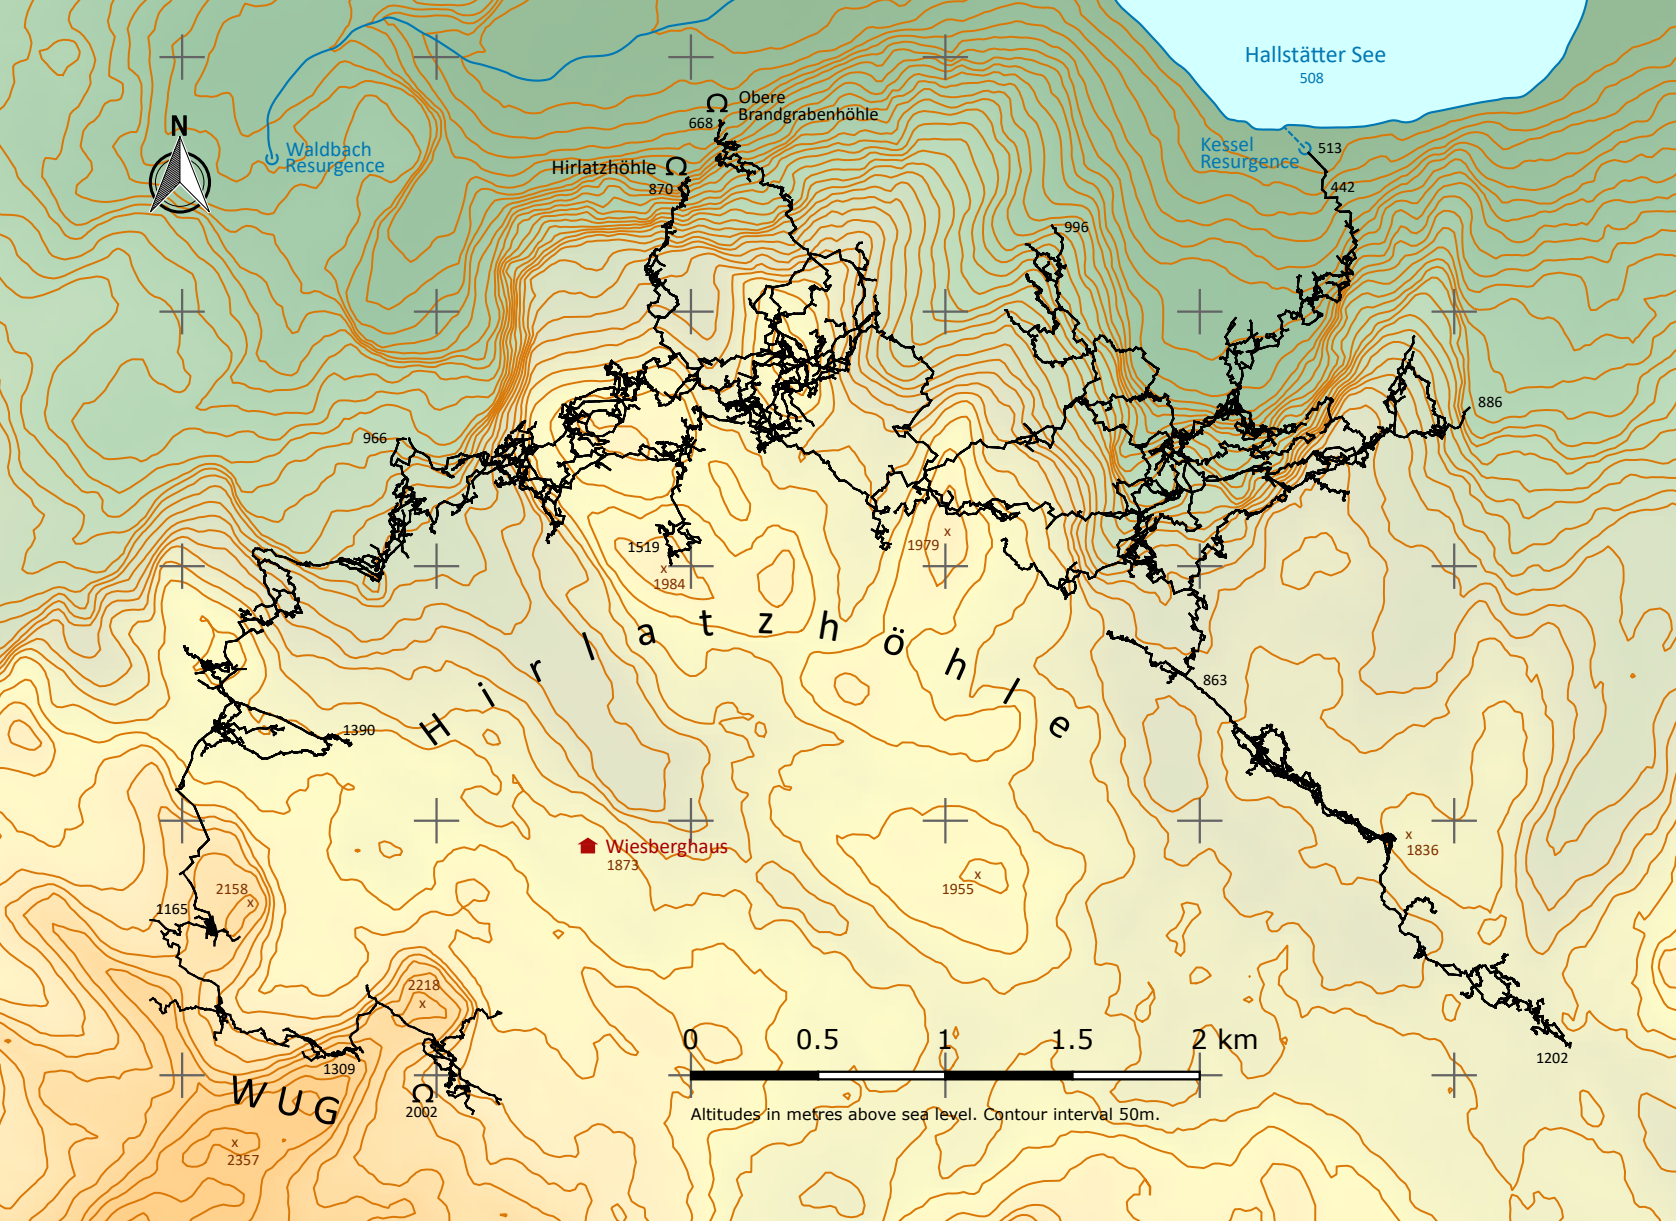

Wot U Got Pot 1543-173

Part of Hirlatzhöhle 1546-007
Extended Elevation, 850 m of 1560 m depth shown

Surveyed & Explored 2006 – 2019:
Dachstein Caving Expedition

August 2020

Hallstätter See
508

Waldbach
Resurgence

Kessel
Resurgence

0 0.5 1 1.5 2 km

Altitudes in metres above sea level. Contour interval 50m.

Wiesberghaus
1873

Hirlatzhöhle

Obere
Brandgrabenhöhle

H i r l a t z h ö h l e

WUG