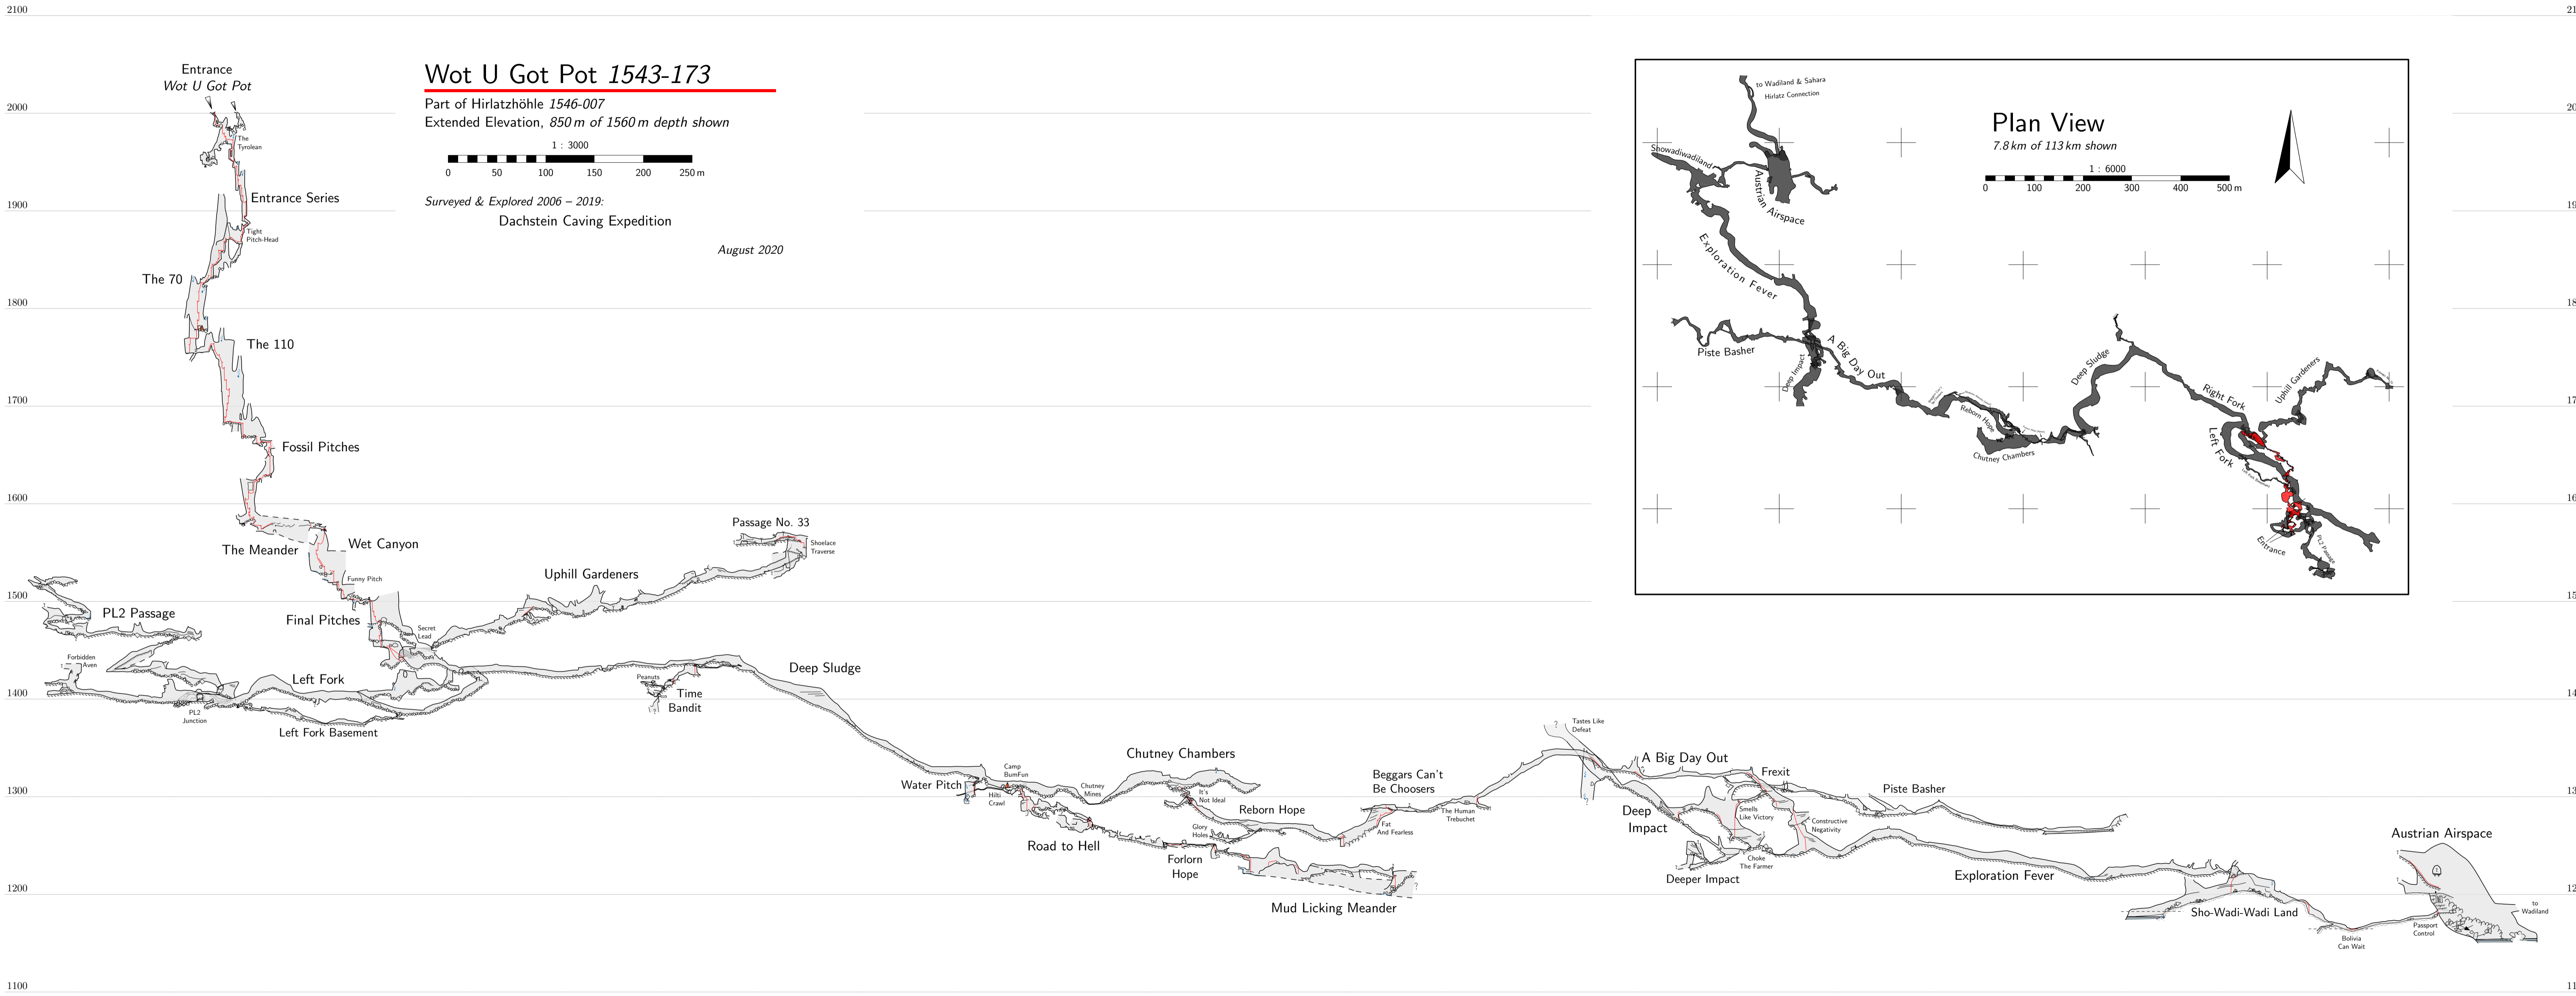

Wot U Got Pot 1543-173

Part of Hirlatzhöhle 1546-007
Extended Elevation, 850 m of 1560 m depth shown

Surveyed & Explored 2006 – 2019:
Dachstein Caving Expedition

August 2020

Hallstätter See
508

Waldbach
Resurgence

Kessel
Resurgence

0 0.5 1 1.5 2 km

Altitudes in metres above sea level. Contour interval 50m.

Wiesberghaus
1873

Hirlatzhöhle

Obere
Brandgrabenhöhle

H i r l a t z h ö h l e

WUG