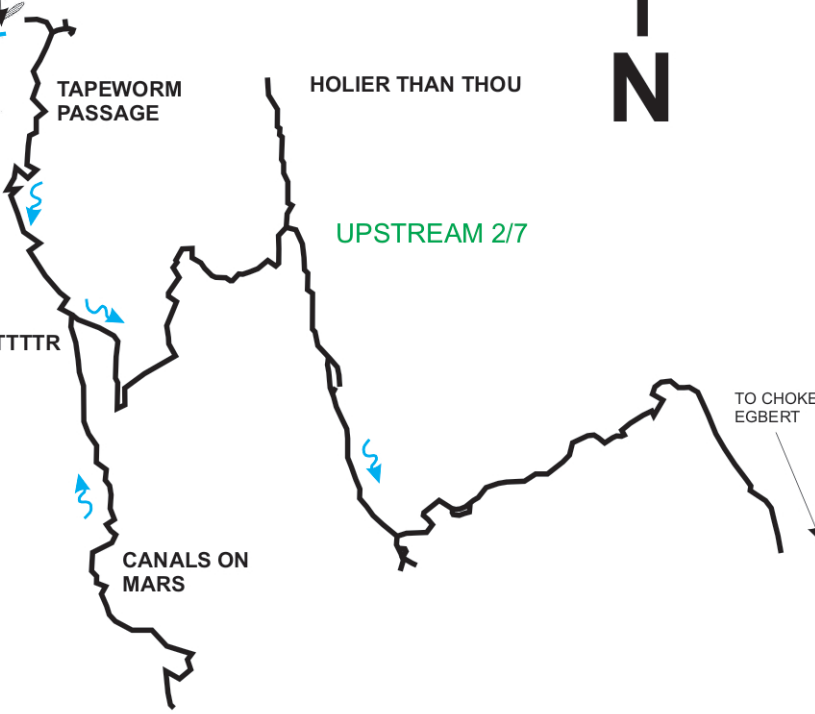

1 km

Approx line of diveline

DRAUGHT  
LOST

Upstream  
waterfall  
climb

Spiral Agent Site  
U.S.S. Enterprise Abandonment Site  
Whiskey With Your Gas  
Dormant Underworld Overland

Waiting for the York's Dollar  
Single Ate Back

P12. That's Natural  
Big Kahuna Burger  
P.3. The...  
P27. A...  
P20. Lightning  
B&C World Service

BTTTTR

CANALS ON  
MARS

TO CHOKO  
EGBERT

P18 The Chopped Neocromiser  
P19 Voge Street  
P17 Greenberry Pie  
Wal Jim  
The Next Digestion  
P16  
No More Heres  
Hope and Glory  
Winger  
P15  
Crazy Pro  
P13 The  
...  
P14  
P13 PG  
P11 The Extension P54  
The Elly CTF  
P5  
P14  
Big Venice  
P13  
P12  
P11  
P10  
P9  
P8  
P7  
P6  
P5  
P4  
P3  
P2  
P1  
P0